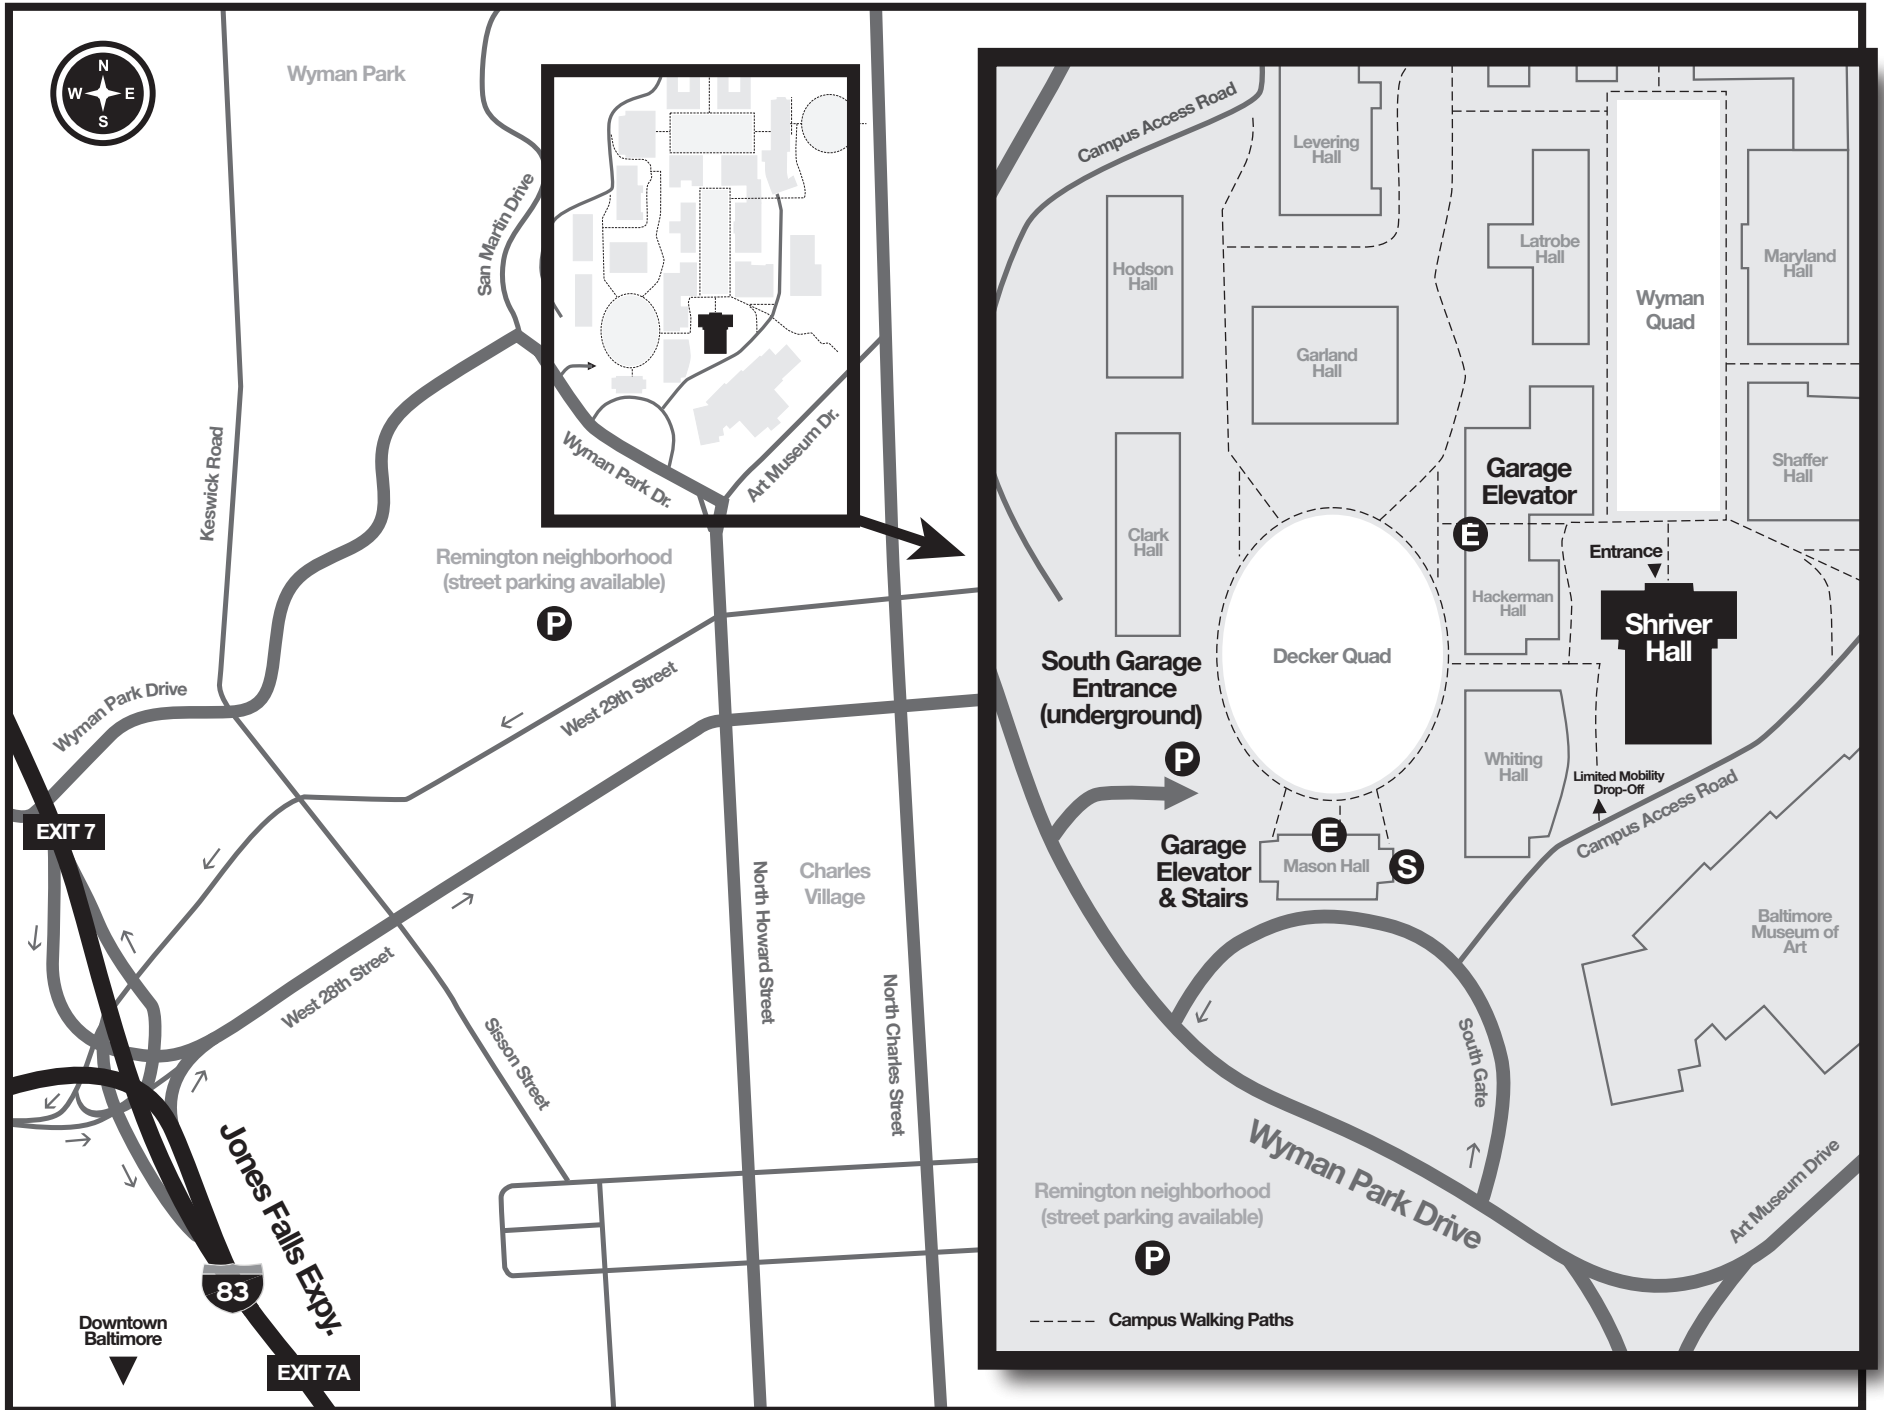

ShriverHallConcertSeries at The Johns Hopkins University Homewood Campus

Shriver Hall Concert Series is located at 105 Shriver Hall · 3400 N. Charles Street · Baltimore, MD 21218
for more information, visit: shriverconcerts.org/parking · shriverconcerts.org/directions