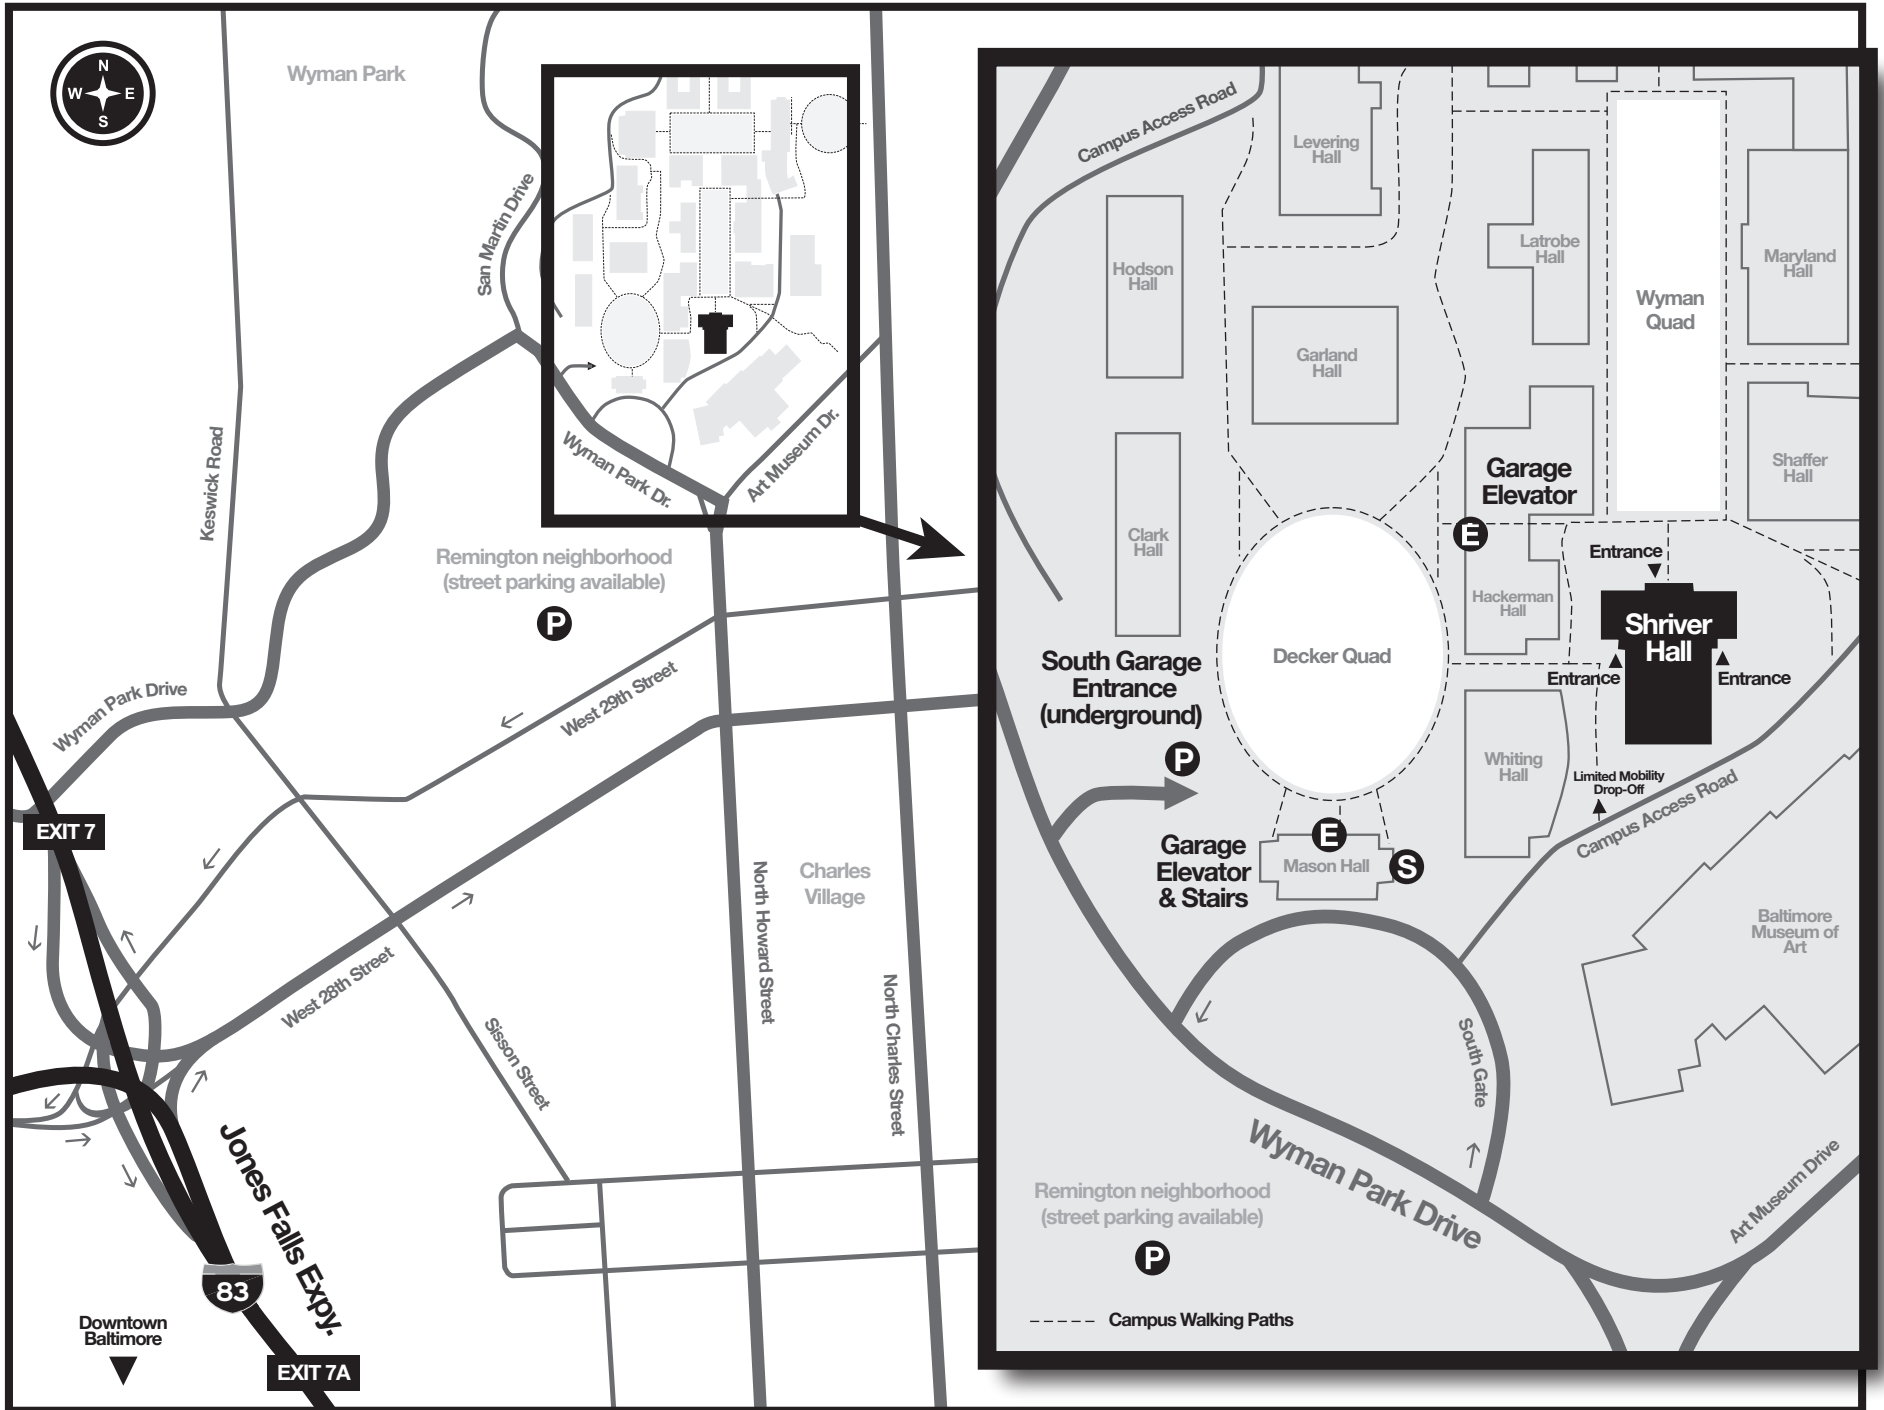

# ShriverHallConcertSeries at The Johns Hopkins University Homewood Campus

Shriver Hall Concert Series is located at 105 Shriver Hall · 3400 N. Charles Street · Baltimore, MD 21218  
for more information, visit: [shriverconcerts.org/parking](http://shriverconcerts.org/parking) · [shriverconcerts.org/directions](http://shriverconcerts.org/directions)