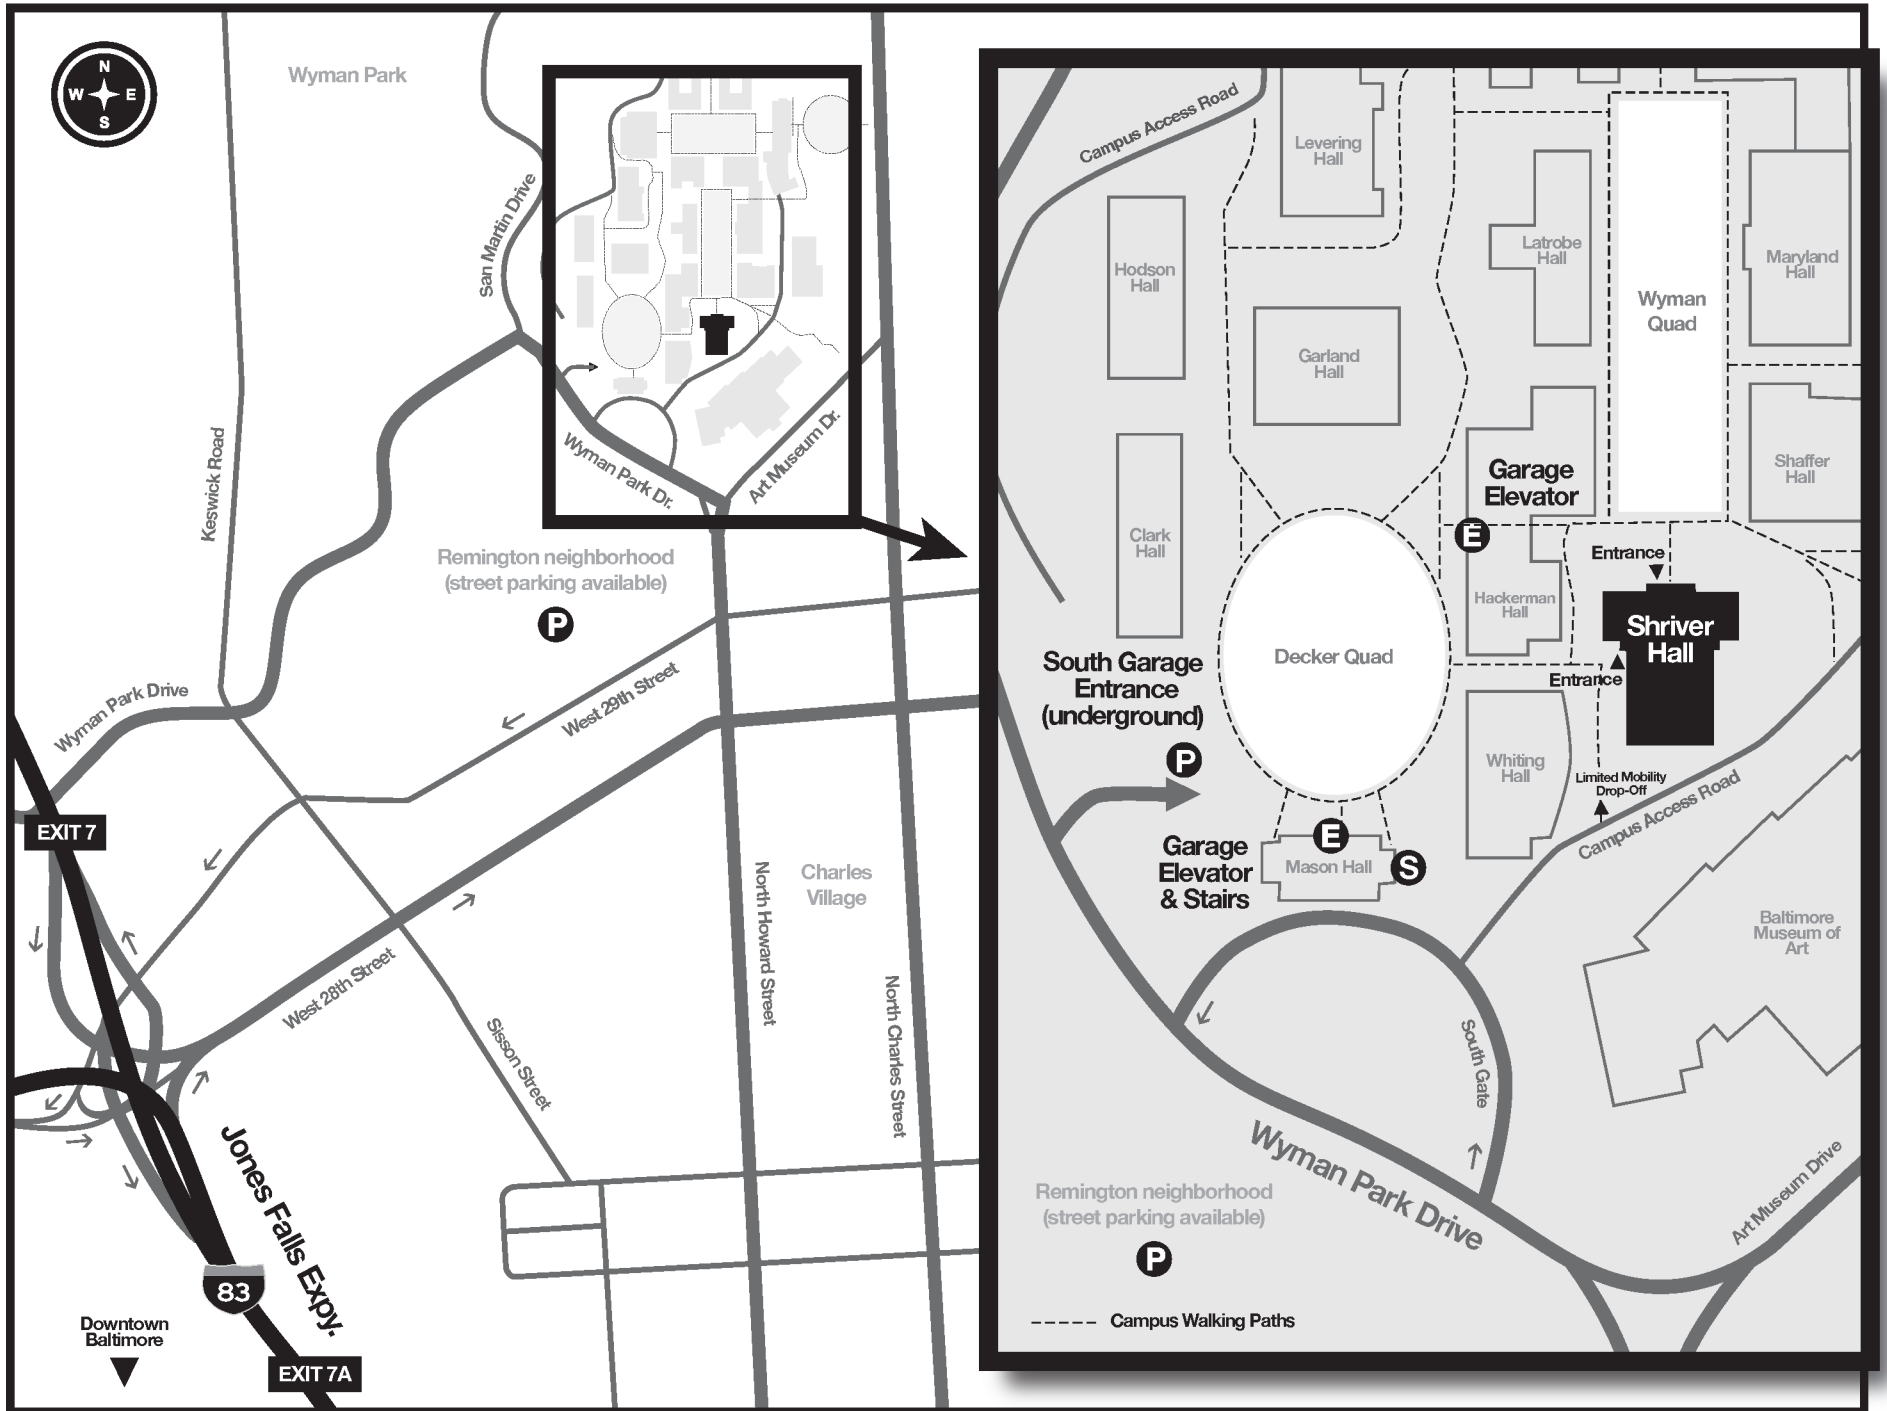

Shriver Hall · 3400 N. Charles Street · Baltimore, MD 21218  
shriverconcerts.org/parking  
shriverconcerts.org/directions

# ShriverHallConcertSeries

### NOTE FOR 2021-22 SEASON

N. Charles St is closed to southbound traffic between 33rd St and 32nd St. The pedestrian path connecting the JHU campus and N. Charles St is closed. The pedestrian path by BMA is open 7am-11pm