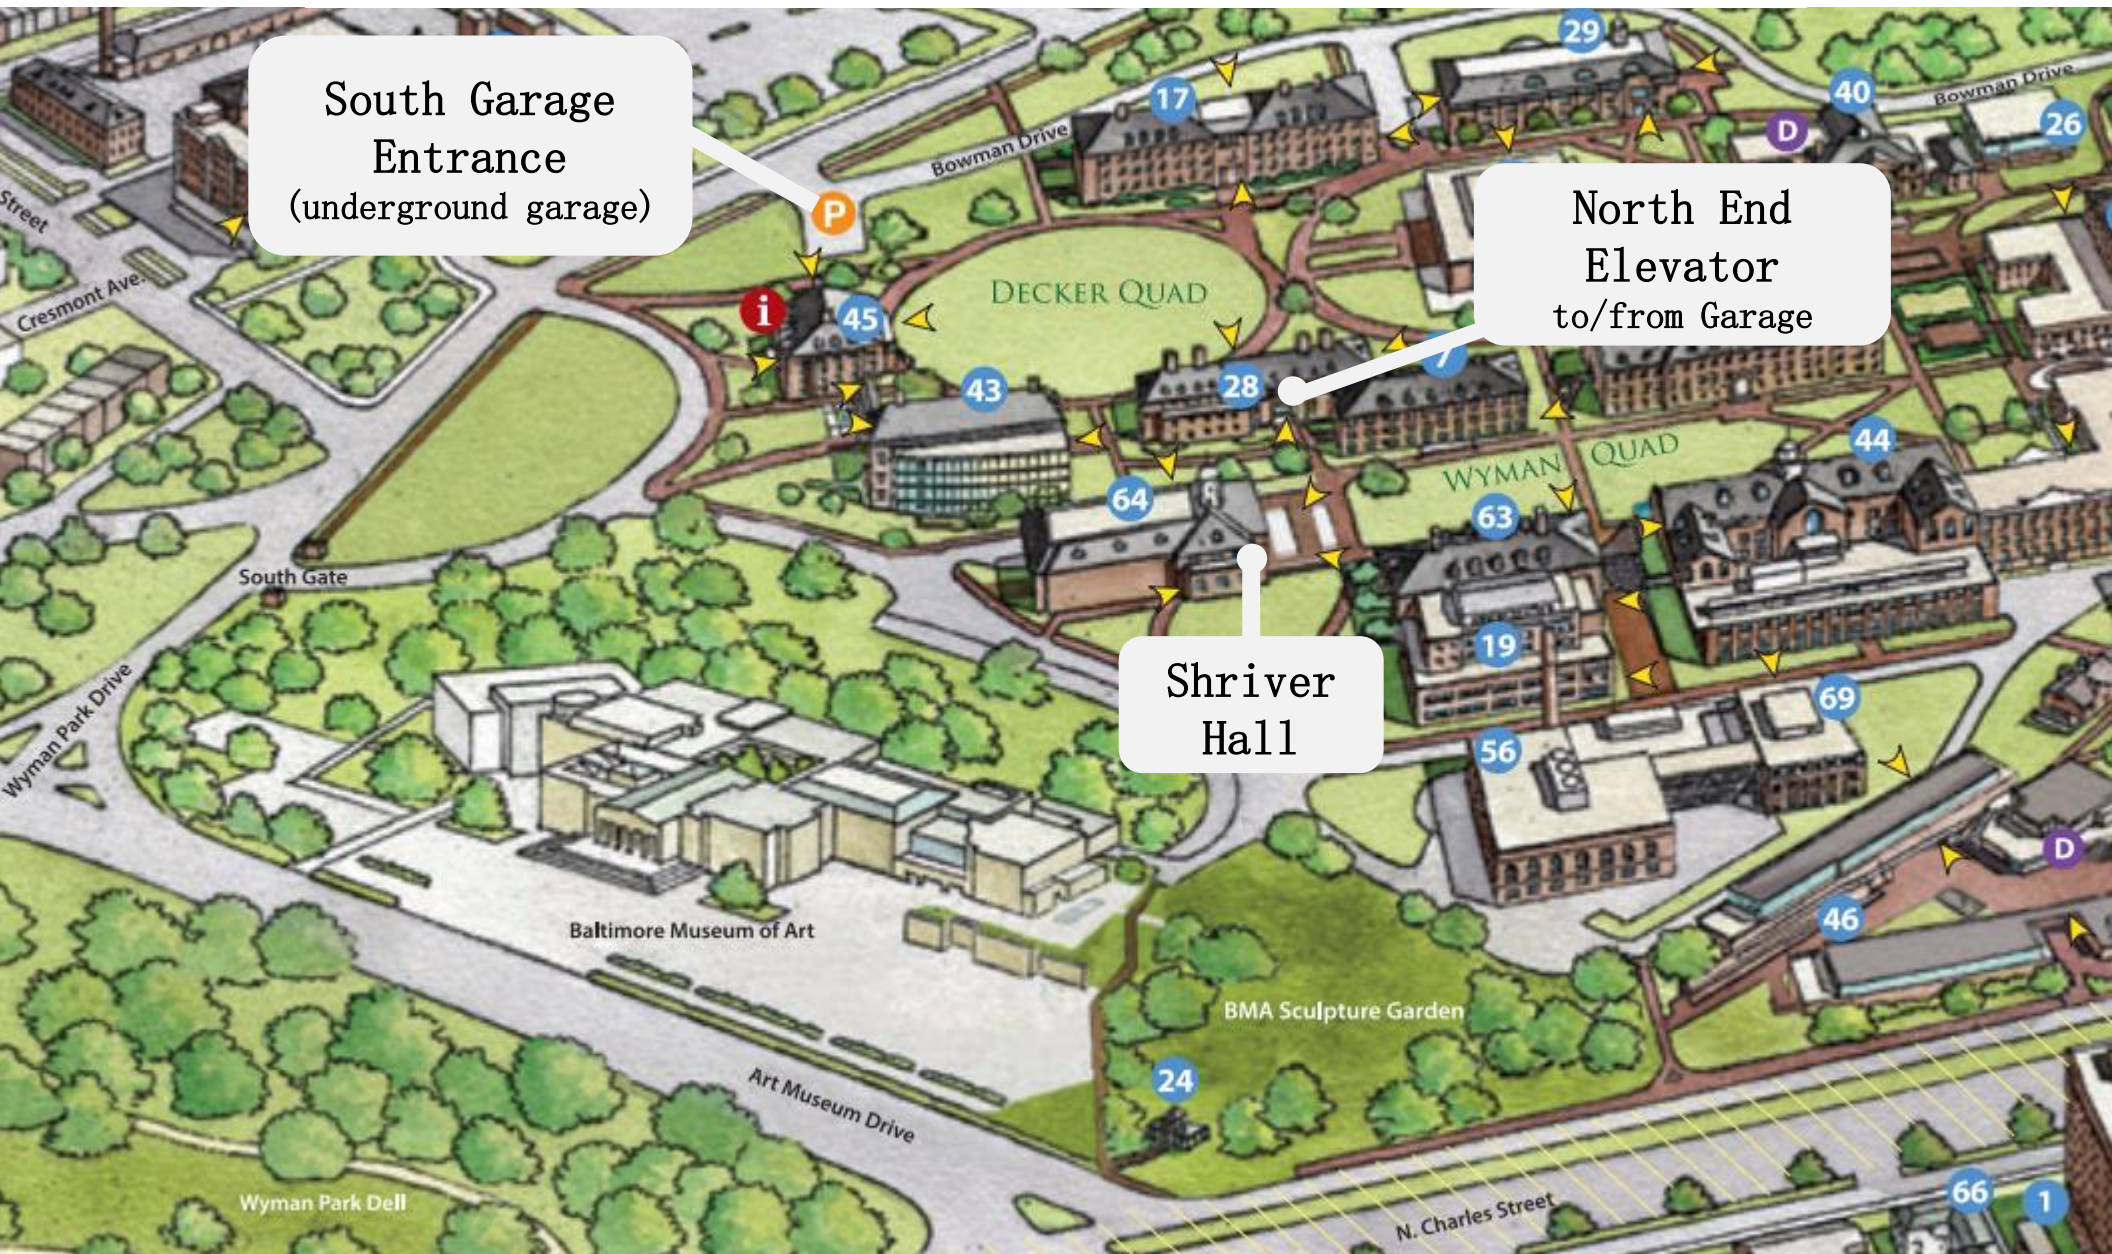

ShriverHallConcertSeries

South Garage Entrance
(underground garage)

North End Elevator
to/from Garage

Shriver Hall